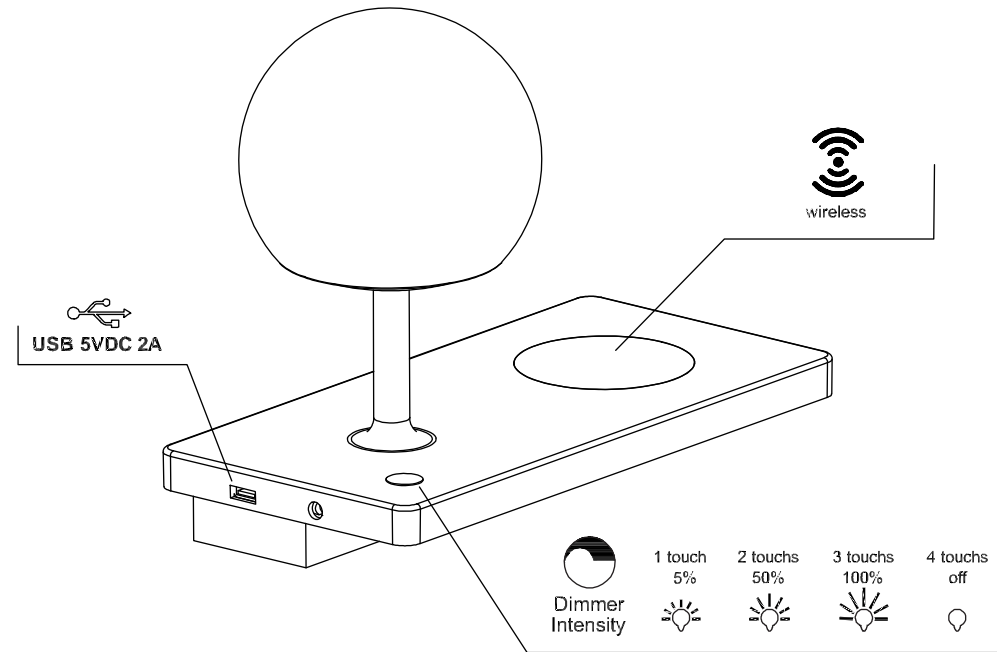

ref. 01014 (dif. opal glass)
ref. 01026 (dif. opal PC)

ref. 01009 (dif. opal glass)
ref. 01027 (dif. opal PC)

IMPORTANT - Pay attention

1. When using the wireless charging function, make sure that the device you are using is able to charge wirelessly. When charging, make sure to place the device in the center of the wooden pad. When the device begins to charge, a beep and buzz will occur. If the device continuously beeps, that indicates that the device needs to be readjusted on the wooden pad. When it is properly placed, there should only be one beep.
2. USB charging will not work when the wireless charging is working.
3. Since the wireless charging device is equipped with a foreign object detection function, please do not put any metallic objects, such as coins, on the wooden pad. Doing so could potentially affect the wireless/ USB charging functions.

LIGHT SOURCE - FUENTE DE LUZ

SMD LED 7W 3000K MAX 500lm INCL

TECHNICAL FEATURES - CARACTERÍSTICAS TÉCNICAS